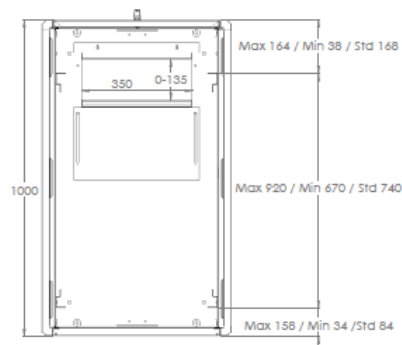

### Abstract

DIGITUS<sup>®</sup> Unmounted Server Cabinets, 600 mm width - 600, 800 mm depth, unmounted flat-pack delivery

### Product Number Information

DN-19 SRV-26U-EC	26U server cabinet, unmounted, 1299x600x1000 mm, color grey (RAL 7035)
DN-19 SRV-26U-EC-B-1	26U server cabinet, unmounted, 1299x600x1000 mm, color black (RAL 9005)
DN-19 SRV-42U-EC	42U server cabinet, unmounted, 2010x600x1000 mm, color grey (RAL 7035)
DN-19 SRV-42U-EC-B	42U server cabinet, unmounted, 2010x600x1000 mm, color black (RAL 9005)

## Technical Drawings

FRONT VIEW

SIDE VIEW

REAR VIEW

TOP VIEW

BOTTOM VIEW

FRONT DOOR OPENING  
ANGLE

MAX/STD/MIN EQUIPMENT  
MOUNTING DISTANCE

DIMENSIONS  
IN  
WIDTH AND HEIGHT